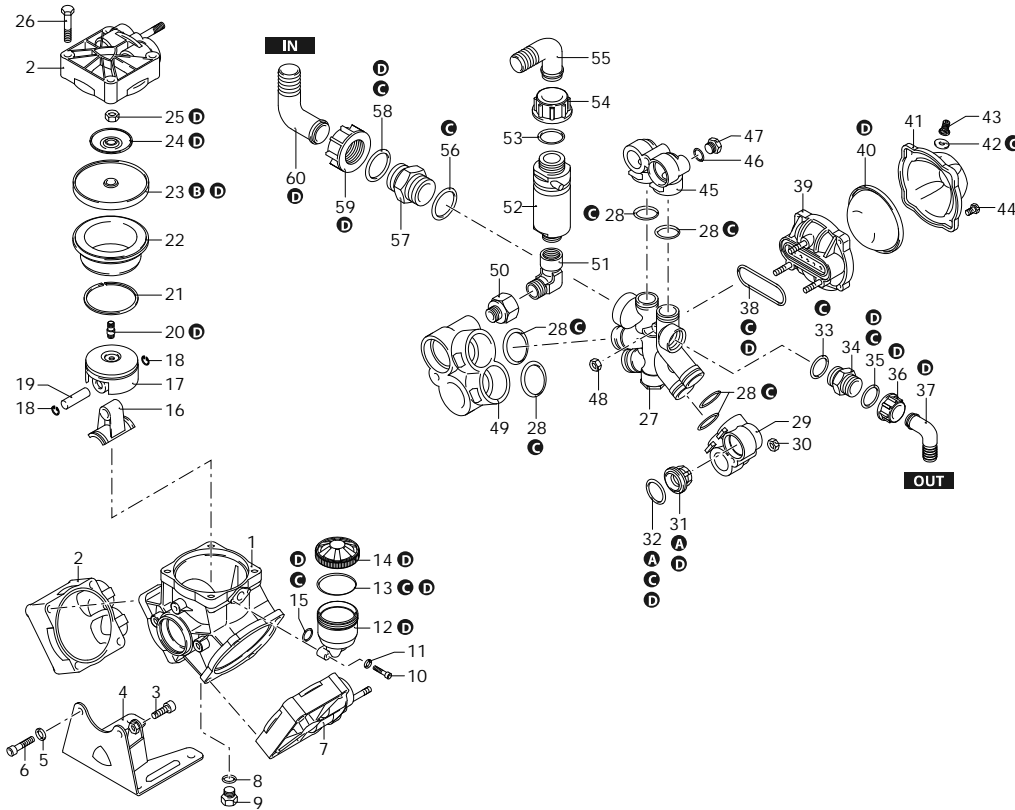

AR 135 BP

32024 AR 135 BP C - BlueFlex

- A**
- B**
- C**
- D**
- E**

Code	Description	Q	Note	Validity
1	580013 Pump body	1		
2	550101 Head	2	dx	
3	540301 Screw	1	TCEI M10x30	C=40Nm
4	580080 Foot	1		
5	320621 Washer	2		
6	620472 Screw	2	TCEI M10x20	C=30Nm
7	550102 Head	1	sx	
8	740290 O-ring	1	Ø 14x1,78	Lubricate Molykote PG54
9	880530 Plug	1	3/8" G	C=20Nm
10	850851 Screw	2	TCEI M6x30	C=10Nm
11	550332 Washer	2		
12	1040310 Tank	1		
13	650920 O-ring	1	Ø 53,65x2,62	Lubricate with Mineral Grease
14	1040324 Plug	1	red	
15	390180 O-ring	1	Ø 18,72x2,62	Lubricate with motor oil
16	580140 Connecting-rod	3		Lubricate with motor oil
17	580120 Piston	3	Ø 80	
18	380080 Ring	6	seeger Øi 14	
19	380300 Pin	3		Lubricate with Mineral Grease
20	2240100 Hub pin	3		C=30Nm Loxeal 83-21
21	500260 Piston ring	3		
22	580350 Sleeve	3		
23	550081 Diaphragm	3	BlueFlex - Øe 115	
24	580371 Plate	3	Ø 10	
25	2240110 Nut	3	M10	C=25Nm
26	551040 Screw	12	TE M10x55	C=40Nm
27	580150 Line	1	intake/delivery	
28	390291 O-ring	7	Ø 28,25x2,62	Lubricate Molykote G-807
29	580072 Fitting	1		
30	180152 Nut	3	M10	C=40Nm
31	759054 Valve	6		
32	320030 O-ring	6	Ø 31,5x4,5	Lubricate with Mineral Grease
33	390291 O-ring	6	Ø 28,25x2,62	Lubricate Molykote G-807
34	550340 Fitting	1	1" G (M-M)	
35	550350 O-ring	1	Ø 23,81x2,62	Lubricate with Mineral Grease
36	550880 Ring nut	1	1" G	
37	550370 Elbow	1	Ø 25	
38	580050 Gasket	1		Lubricate with motor oil
39	580180 Semi air chamber	1	lower	
40	550194 Diaphragm	1	BlueFlex - Øe 110	
41	550233 Semi air chamber	1	upper	
42	650542 Gasket	1		Lubricate with motor oil
43	550300 Air valve	1		C=3,5Nm
44	550680 Screw	4	TE M8x20	C=20Nm
45	580400 Fitting	1		
46	180101 O-ring	1	Ø 17,5x2	Lubricate with motor oil
47	330173 Plug	1	1/2" G	C=20Nm Loxeal 55-14
48	390271 Nut	3	M8	C=20Nm