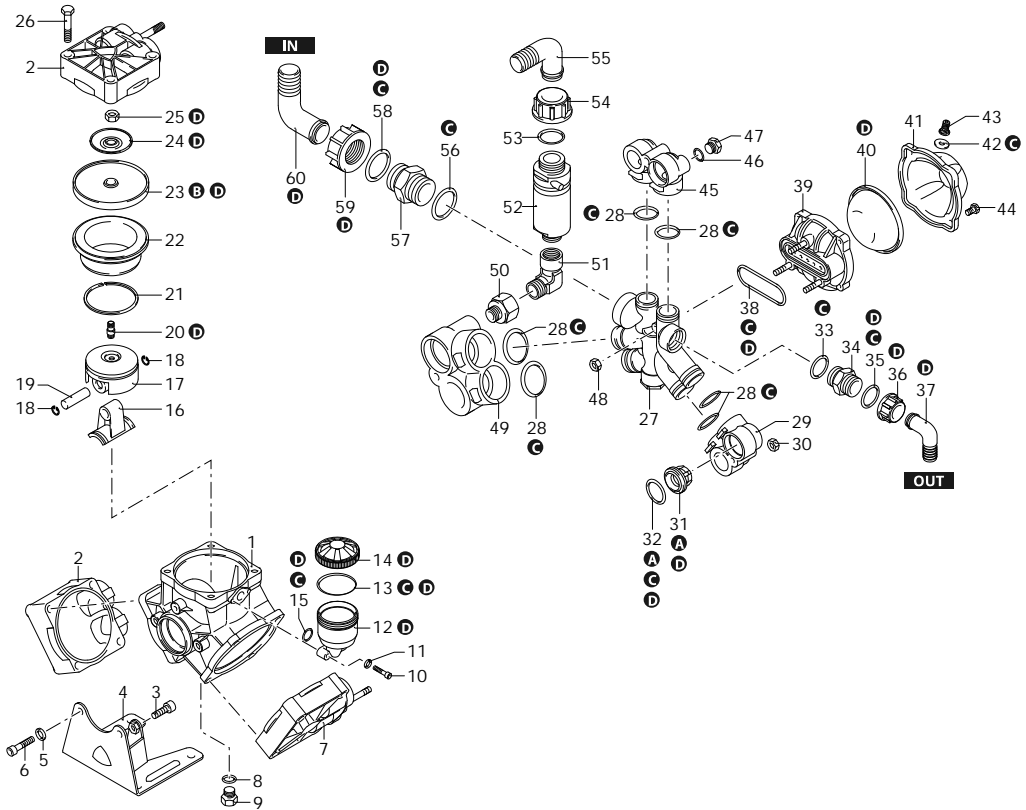

AR 135 BP

32024 AR 135 BP C - BlueFlex

- **A**
- **B**
- **C**
- **D**
- **E**

Code	Description	Q	Note	Validity
49	580400 Fitting	1		
50	580421 Fitting	1	C=20Nm Loxeal 83-21	
51	881560 Fitting	1	Loxeal 83-21	
52	1609000 Safety valve	1	Loxeal 24-18	
53	880831 O-ring	1	Ø 15,54x2,62 Viton	Lubricate Molykote G-807
54	550450 Ring nut	1	3/4" G	
55	550460 Elbow	1	Ø 18	
56	250310 O-ring	1	Ø 36,14x2,62	Lubricate with motor oil
57	540530 Fitting	1	1" 1/4 G - 1" 3/4 G (M-M)	
58	250310 O-ring	1	Ø 36,14x2,62	Lubricate with motor oil
59	540541 Ring nut	1	1" 3/4 G	
60	540550 Elbow	1	Ø 40	
A	47462 Valve kit	1		
B	43085 Diaphragms kit	1	BlueFlex	
C	2026 O-ring kit	1		
D	43131 Maintenance repair kit	1	BlueFlex	
E	47190 Tank kit	1		

58_01-001

Customer: AR
Customer Code:

Revision: 1
Date: 25/03/2026

Validity: < XX/YY = From week/year