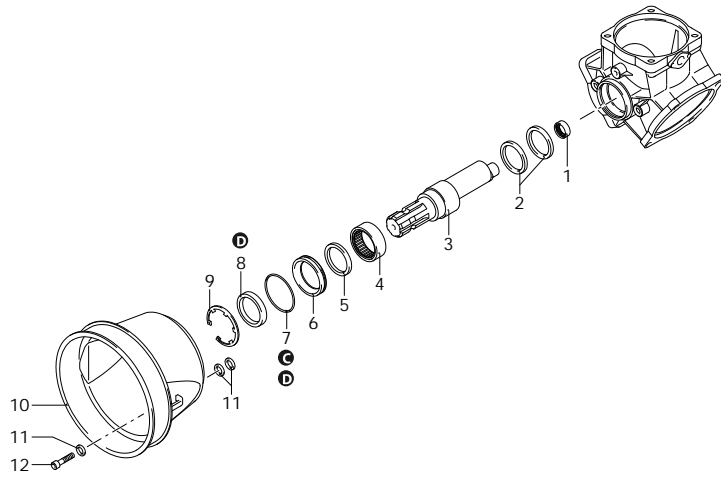

58_01-001

Customer: AR
Customer Code:

Revision: 1
Date: 25/03/2026

Validity: < XX/YY = From week/year

AR 135 BP

32024 AR 135 BP C - BlueFlex

Code	Description	Q	Note	Validity
1	550310 Bushing	1		
2	580470 Ring	2	Lubricate with motor oil	
3	580330 Shaft	1	AS marked	
4	550060 Bushing	1	Press Mount	
5	550070 Washer	1		
6	550470 Bushing	1		
7	650920 O-ring	1	Ø 53,65x2,62	Lubricate with Mineral Grease
8	550491 Ring	1	seal	Lubricate with Mineral Grease
9	200391 Ring	1	seeger Øi 62	
10	1500350 Cardan protection	1	ø 199 mm	
11	320621 Washer	3		
12	850851 Screw	1	TCEI M6x30	C=10Nm
A	2370 Valve kit	1		
B	43085 Diaphragms kit	1	BlueFlex	
C	2026 O-ring kit	1		
D	43131 Maintenance repair kit	1	BlueFlex	