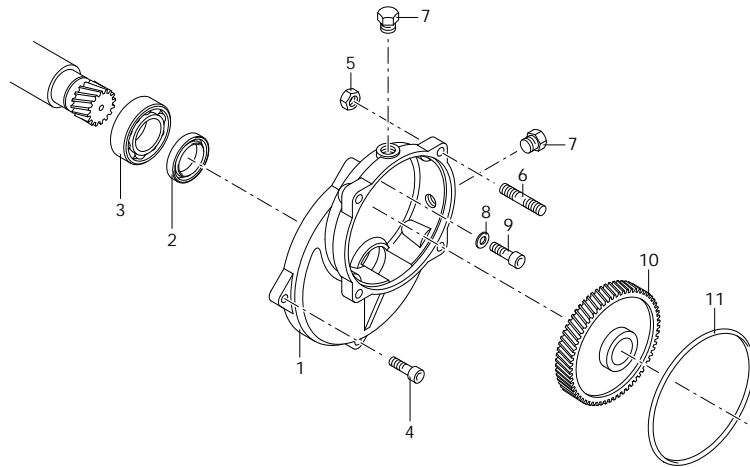

80_03-003_ar

Customer: AR
Customer Code:

SAE 30
0,340 Kg

Revision: 1

Date: 02/10/2024

Validity: < XX/YY = From week/year

ELECTRIC MOTOR PUMP AR 202

32175 ELETTROPOMPA AR 202 G.C.I. - BlueFlex

Code	Description	Q	Note	Validity
1	801410 Flange	1		
2	800300 Ring seal	1	Lubricate with Mineral Grease	
3	1340340 Bearing	1		
4	1260760 Screw TCEI M5x20	3		
5	390440 Nut M6	4		
6	550330 Stud	4	Loxeal 55-14	
7	620301 Plug 1/8" G	2	Loxeal 59-10	
8	851280 Washer	1		
9	1260760 Screw TCEI M5x20	1		
10	800280 Middling gear Z=57	1		
11	800380 O-ring Ø 97x1,6	1	Lubricate with motor oil	