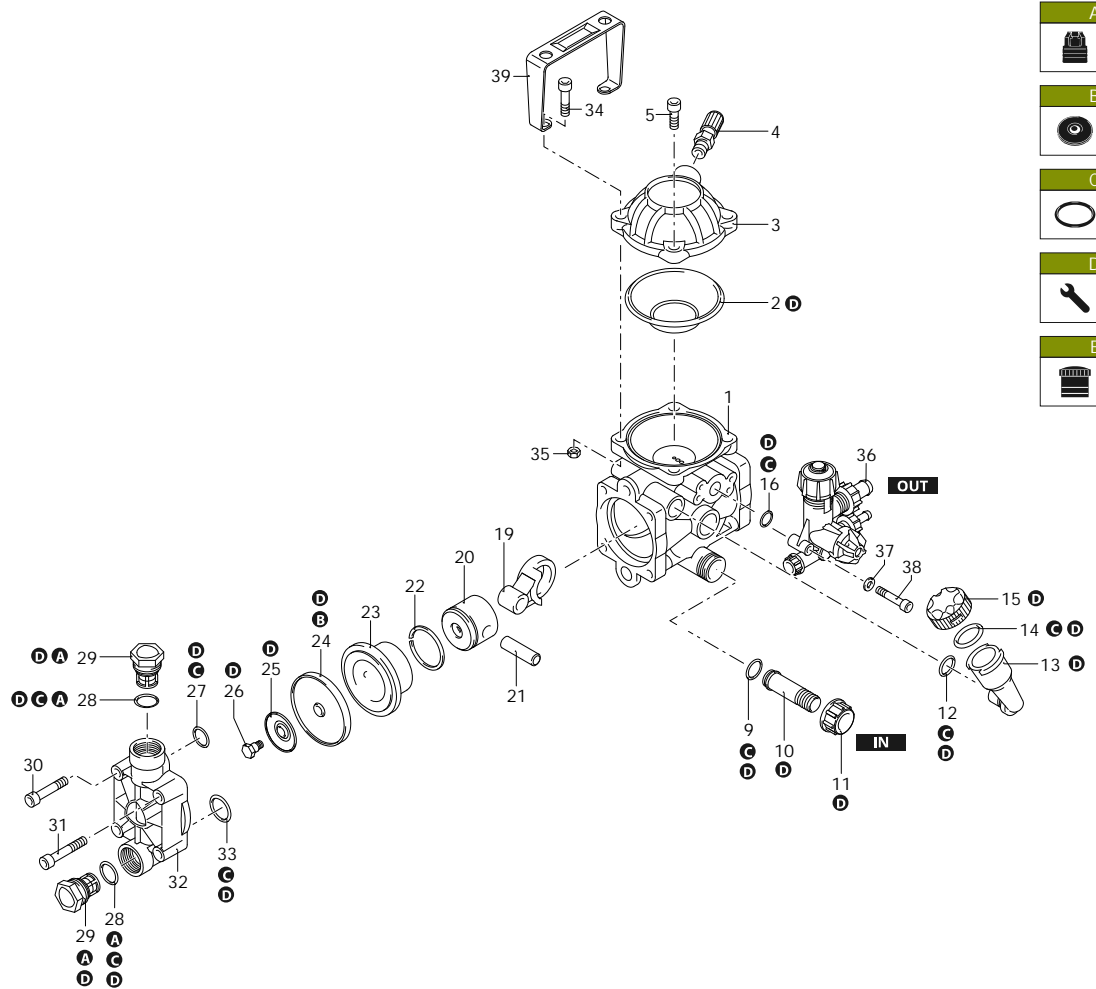

ELECTRIC MOTOR PUMP AR 202

32175 ELETTROPOMPA AR 202 G.C.I. - BlueFlex

80_01-003_ar

Customer: AR
Customer Code:

SAE 30
0,340 Kg

Revision: 1

Date: 02/10/2024

Code	Description	Q	Note	Validity
1	800010 Pump body	1		
2	800190 Diaphragm	NBR - Øe 94	1	
3	800230 Semi air chamber	upper	1	
4	800650 Air valve		1	Loxéal 83-21
5	540290 Screw	TCEI M8x25	4	C=23
9	390180 O-ring	Ø 18,72x2,62	1	Lubricate with motor oil
10	800340 Hose tail	Ø 20	1	
11	550450 Ring nut	3/4" G	1	
12	740290 O-ring	Ø 14x1,78	1	Lubricate Molykote PG54
13	801960 Tank		1	
14	550040 O-ring	Ø 26,65x2,62	1	Lubricate with motor oil
15	550052 Plug	black	1	
16	480440 O-ring	Ø 17,13x2,62	1	Lubricate Molykote G-807
19	800140 Connecting-rod		2	Lubricate with motor oil
20	802070 Piston	Ø 42	2	
21	800130 Pin		2	Lubricate with motor oil
22	802080 Piston ring		2	
23	802050 Sleeve		2	
24	800082 Diaphragm	BlueFlex - Øe 72	2	
25	802060 Sleeve		2	
26	800090 Hub pin		2	C=20Nm Molykote 1000
27	800210 O-ring	Ø 13,10x2,62	2	Lubricate with motor oil
28	880830 O-ring	Ø 15,54x2,62	4	Lubricate Molykote G-807
29	809060 Complete valve		4	
30	800220 Screw	TCEI M8x45	7	C=20Nm
31	680360 Screw	TCEI M8x50	1	C=20Nm
32	801940 Head		2	
33	480440 O-ring	Ø 17,13x2,62	4	Lubricate Molykote G-807
34	680350 Screw	TCEI M8x35	3	C=23Nm
35	390270 Nut	M8	3	C=23Nm
36	1912 Regulation valve		1	
37	550331 Washer		2	
38	800410 Screw	TCEI M6x40	2	C=10Nm
39	800390 Knob		1	
A	2408 Valve kit		1	
B	43195 Diaphragms kit	BlueFlex	1	
C	2409 O-ring kit		1	
D	47421 Maintenance repair kit	BlueFlex	1	
E	42506 Tank kit		1	

Validity: < XX/YY = From week/year