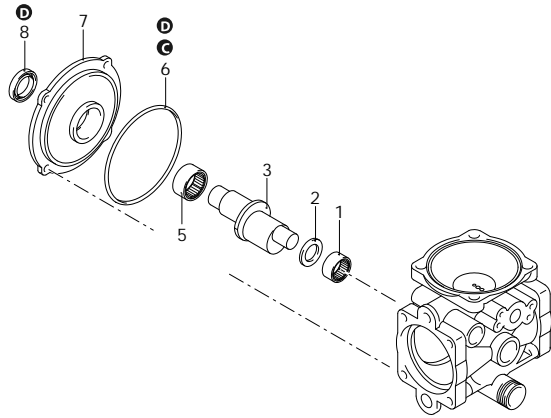

ELECTRIC MOTOR PUMP AR 202

32175 ELETTROPOMPA AR 202 G.C.I. - BlueFlex

Code	Description	Q	Note	Validity
1	480370 Bushing	1	Lubricate with Mineral Grease	
2	800160 Spacer	1	Lubricate with Mineral Grease	
3	800170 Shaft	1	D marked	
5	800180 Bushing	1	Lubricate with Mineral Grease	
6	800380 O-ring	1	Ø 97x1,6	
7	800020 Flange	1	Lubricate with motor oil	
8	800200 Ring	1	seal	
A	2408 Valve kit	1		
B	43195 Diaphragms kit	1	BlueFlex	
C	2409 O-ring kit	1		
D	47421 Maintenance repair kit	1	BlueFlex	

80_03-003_ar

Customer: AR
Customer Code:

SAE 30
0,340 Kg

Revision: 1

Date: 02/10/2024

Validity: < XX/YY = From week/year