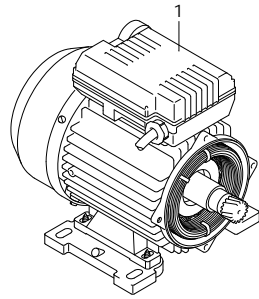

ELECTRIC MOTOR PUMP AR 202

32175 ELETROPOMPA AR 202 G.C.I. - BlueFlex

Code	Description	Q	Note	Validity
1	4030 Motor	1	1,5 HP	

M_002_ar

Customer: AR

Customer Code:

Revision:

Date: 02/10/2024

Validity: < XX/YY = From week/year