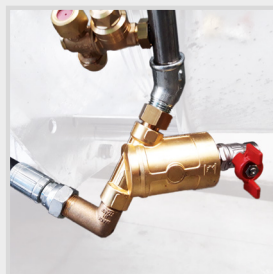

SELF-CLEANING BRASS FILTER (2FOA)