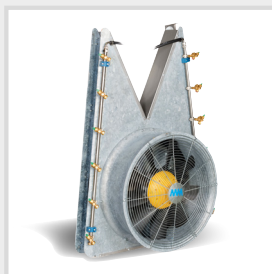

400 mm LINEAR FAN FOR ROWS (SUPVLN400)