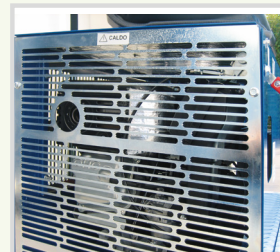

PETROL ENGINE WITH ELECTRIC START