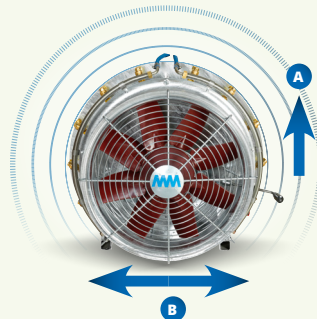

ATS MODEL 200 L

ATS MODEL 300 L

STANDARD VERSION

VERSION WITH LINEAR FAN FOR TREATMENTS BETWEEN THE ROWS

TECHNICAL DATA

- ☑ **Self-supporting steel tubular frame** with epoxy powder coating, resistant to wear over time.
- ☑ **Hydrostatic transmission** in the rear without maintenance, with pedal control.
- ☑ Carved rear **wheels**, striped front wheels.
- ☑ Max **Speed** 10 km/h.
- ☑ **Polyethylene tank** of 200L and 300L capacity with filter.
- ☑ Three-diaphragm **pump** of 40 LPM 40 BAR with three-way pressure regulator.
- ☑ 4-stroke **engine** model HONDA GX390 of 13,5 Hp with electric start.
- ☑ 12V gel **battery** of 27A.
- ☑ Towing hook. **Ideal for use in greenhouses** thanks to a **width of 80 cm**.
- ☑ **Max Slope 14%.**
- ☑ **Dimensions**
200 L: 80x205x146 cm
300 L: 80x210x146 cm
- ☑ **Weight**
200 L: 338 kg
300 L: 350 kg

CONFORTABLE DRIVING PLACE WITH EASY ACCESSIBLE SEAT AND CONTROLS

ERGONOMIC STEERING WHEEL AND PARKING BRAKE LEVER

SIMPLE SPEED ADVANCE WITH PRESS FOOT CONTROL

HYDROSTATIC TRANSMISSION

PETROL ENGINE WITH ELECTRIC START

BUILT-IN COMPARTMENT WITH ENGINE AND PUMP

FLOW RANGE OF THE 400 mm FAN	
VERTICAL	HORIZONTAL
A	B
3,5 m	5 m

TURNING RADIUS 250 CM

MAX SLOPE 14%

PRODUCT
100%
MADE IN ITALY

SELF-PROPELLED MIST BLOWERS "ATS" LINE